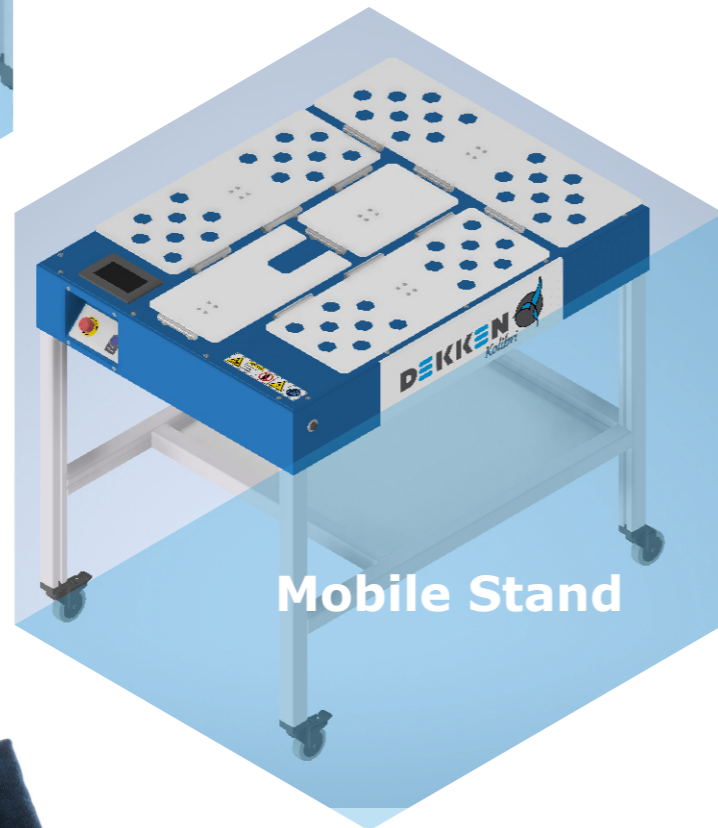

Kolibri Add-Ons.